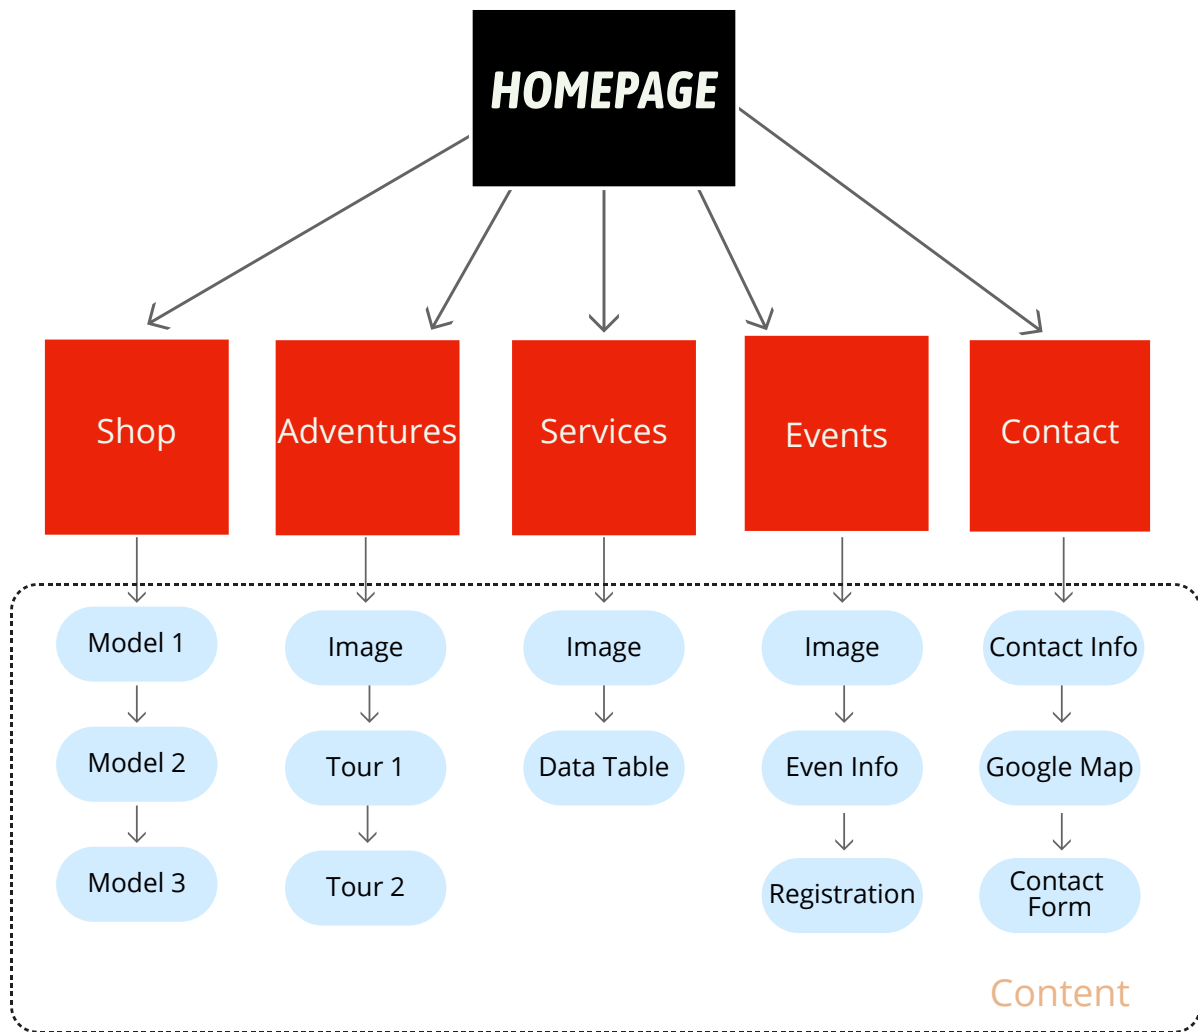

Style-sheet

<link href="https://fonts.googleapis.com/css?family=Asap+Condensed|Open+Sans" rel="stylesheet">

LAYOUT

Site Map

WIRE-FRAMES

Large Screen View

**START YOUR
ADVENTURE**

PLAN